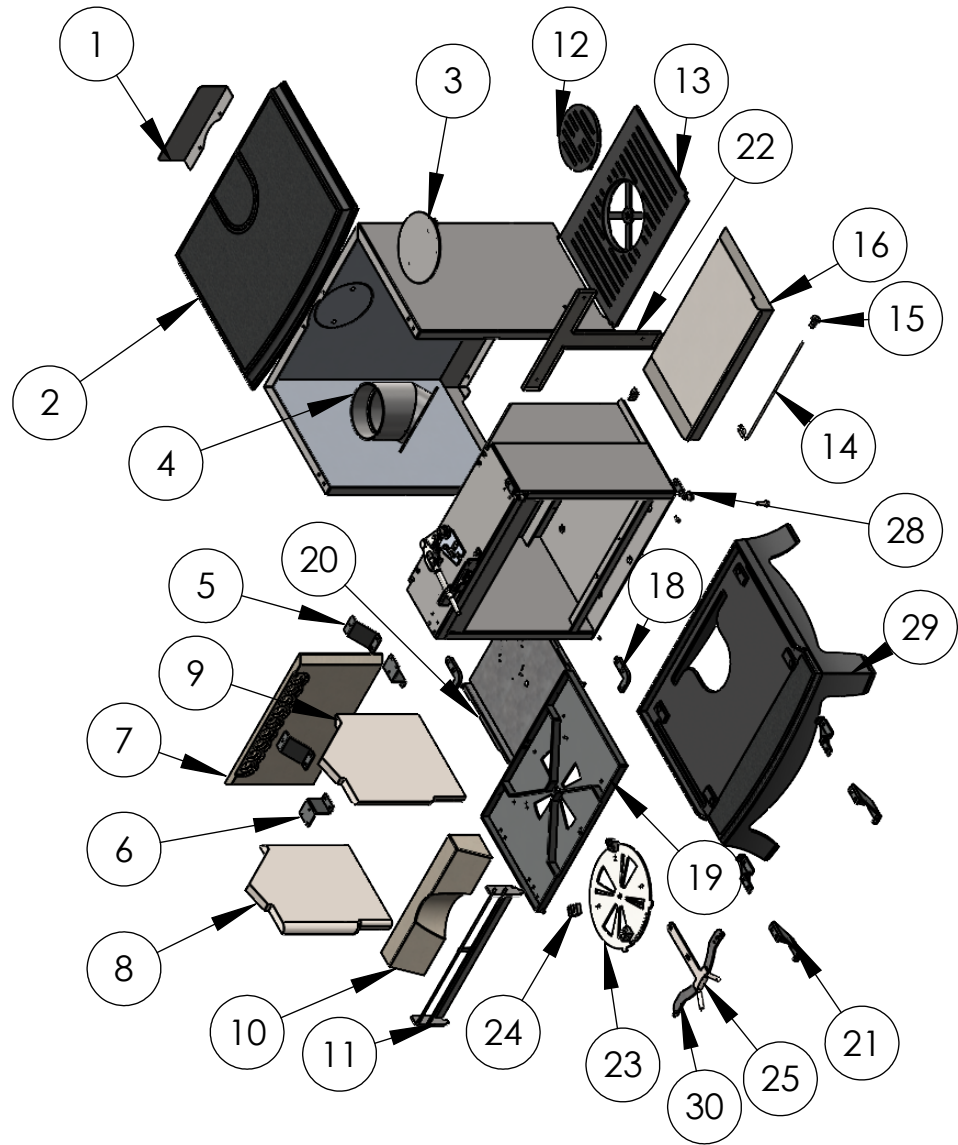

# CPV5W Main Assembly

ITEM NO.	Description	Part Number	QTY.
1	PV Rear Heatshield	8010	1
2	Top Plate Assy	main plate: PSP-0119 Blanking Plate: PSP-0124 Top Plate Infill: PSP-0125	1
3	blanking plate	PSP-0007	1
4	5 inch spigot	PSP-0009	1
5	Outer Case bracket rear	PSP-0010	2
6	Outer Case bracket top	PSP-0011	2
7	Rear Liner	PSP-0067	1
8	LH Side Liner	PSP-0078	1
9	RH Side Liner	PSP-0079	1
10	Coal Ceramic Back Block	PSP-0194	1
11	Fuel retainer assembly	PSP-0042	1
12	Centre Grate	PSP-0065	1
13	main grate	PSP-0062	1
14	Riddle Rod	PSP-0025	1
15	Riddle Knob	PSP-0033	1
16	Ashpan tray	PSP-0059	1
17	Riddle Rod Retainer	PSP-0021	1
18	5kW Body Hinge	PSP-0019	2
19	Plenum Fabrication	9597	1
20	Outside Air Box	PSP-0051	1
21	Front Support Leg	9597	4
22	Tertiary Airbox	PSP-0080	1
23	Disc Valve	PSP-0030	1
24	Disc Valve Retainer	PSP-0057	3
25	Air Control Lever	PSP-0055	1
26	Active Baffle Assembly	PSP-0120	1
27	Baffle Support Bracket	PSP-0046	2
28	Latch Pin Assy	PSP-0023	2
29	Base Leg Casting	PSP-0123	1
30	DEFRA Air Limiter Bracket	PSP-0048	1
31	Active Baffle Operating linkage	PSP-0127	1